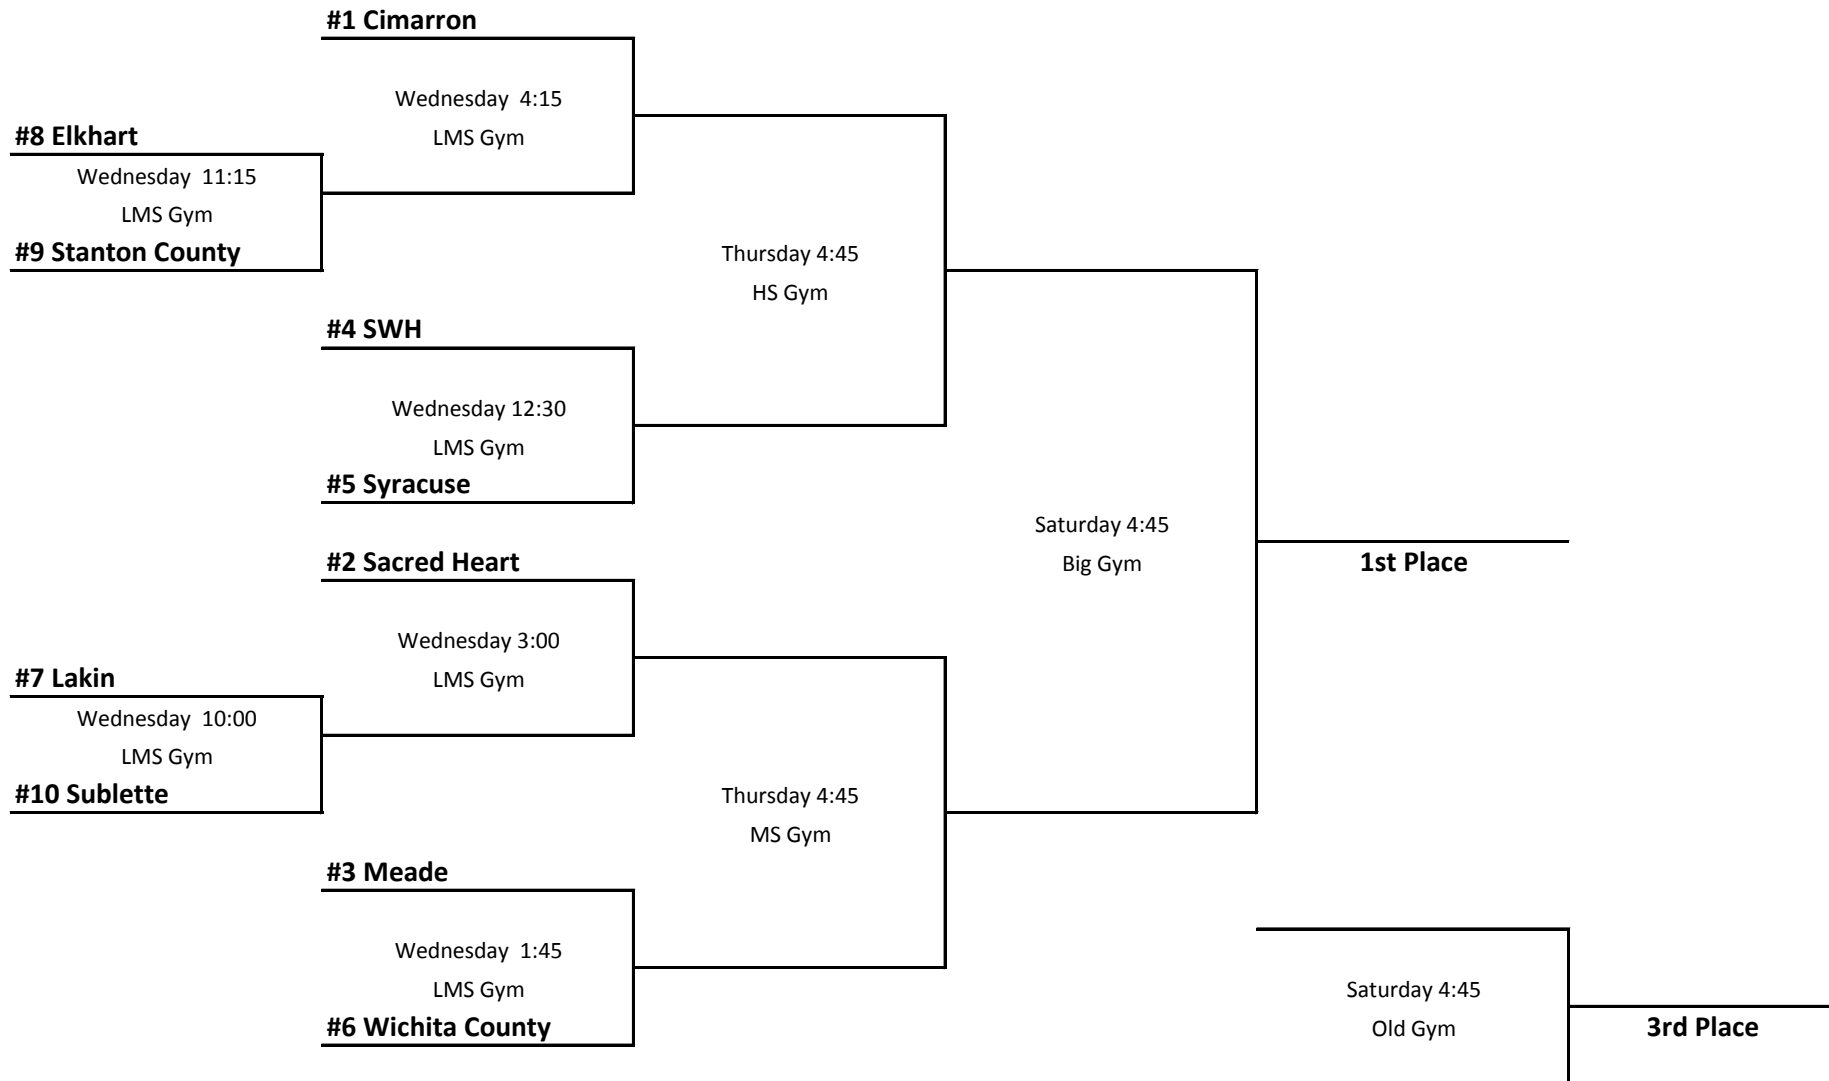

# HPL-JH "A" Boys Bracket - 2015-2016

Wednesday at Lakin

Thursday Semi-Finals at SWH

Saturday Finals at Elkhart

Wednesday Games Played in MS "Newer" Gym

TOP SIDE OF THE BRACKET - HOME TEAM & WEAR WHITE JERSEYS